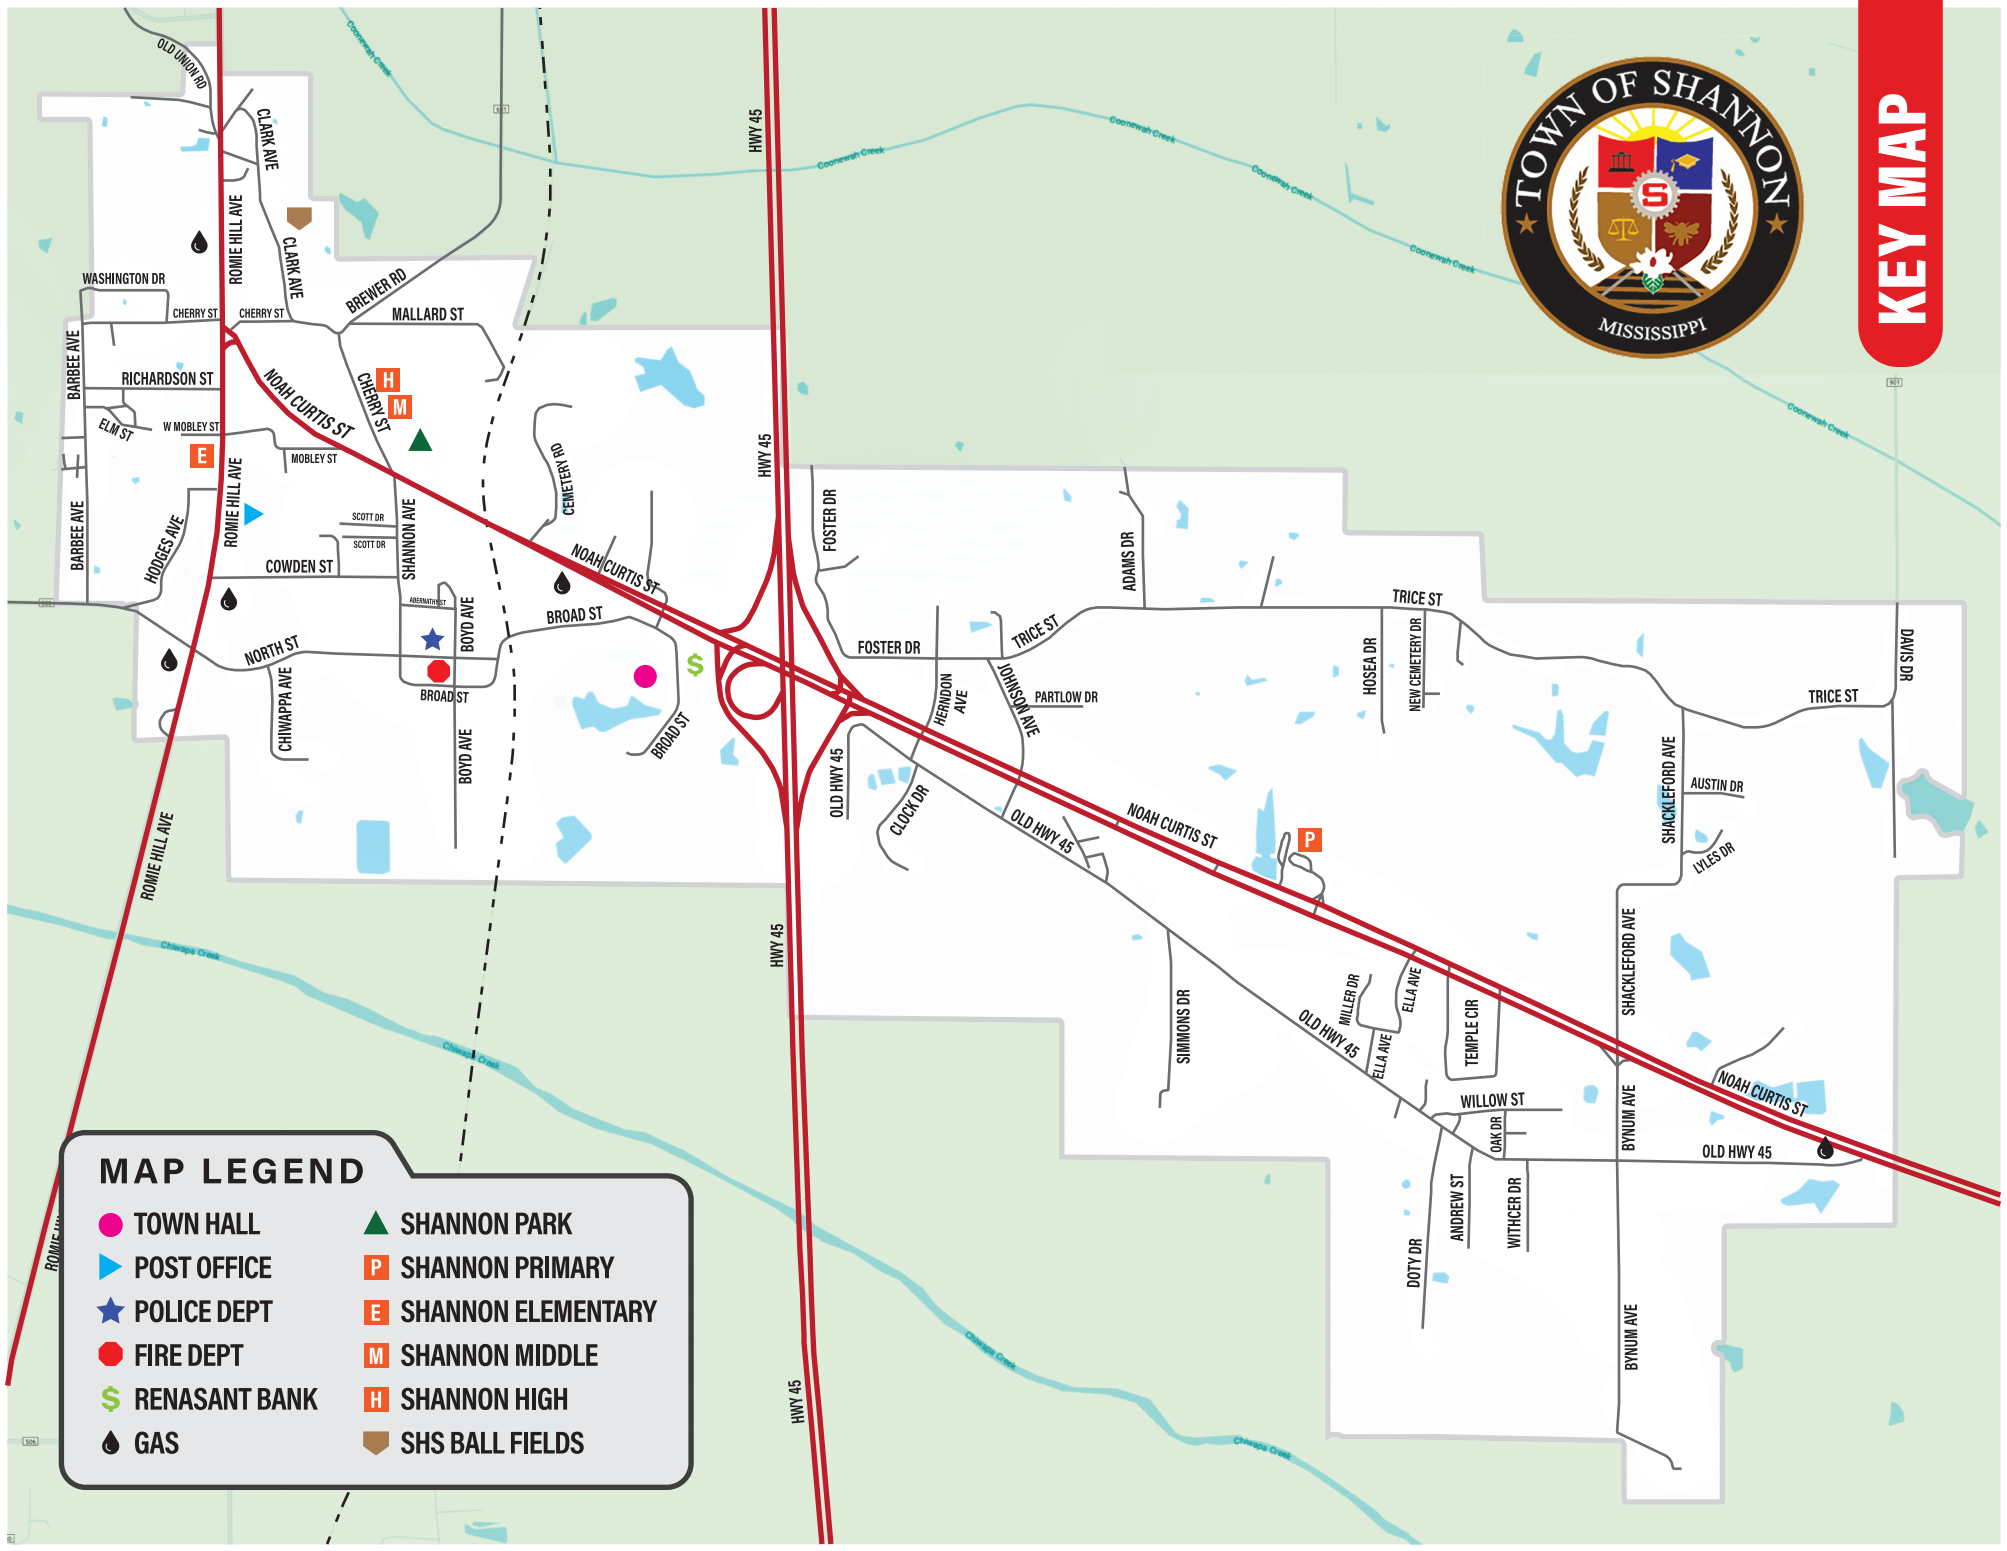

KEY MAP

MAP LEGEND

● TOWN HALL	▲ SHANNON PARK
▶ POST OFFICE	P SHANNON PRIMARY
★ POLICE DEPT	E SHANNON ELEMENTARY
● FIRE DEPT	M SHANNON MIDDLE
\$ RENASANT BANK	H SHANNON HIGH
⬮ GAS	S SHS BALL FIELDS