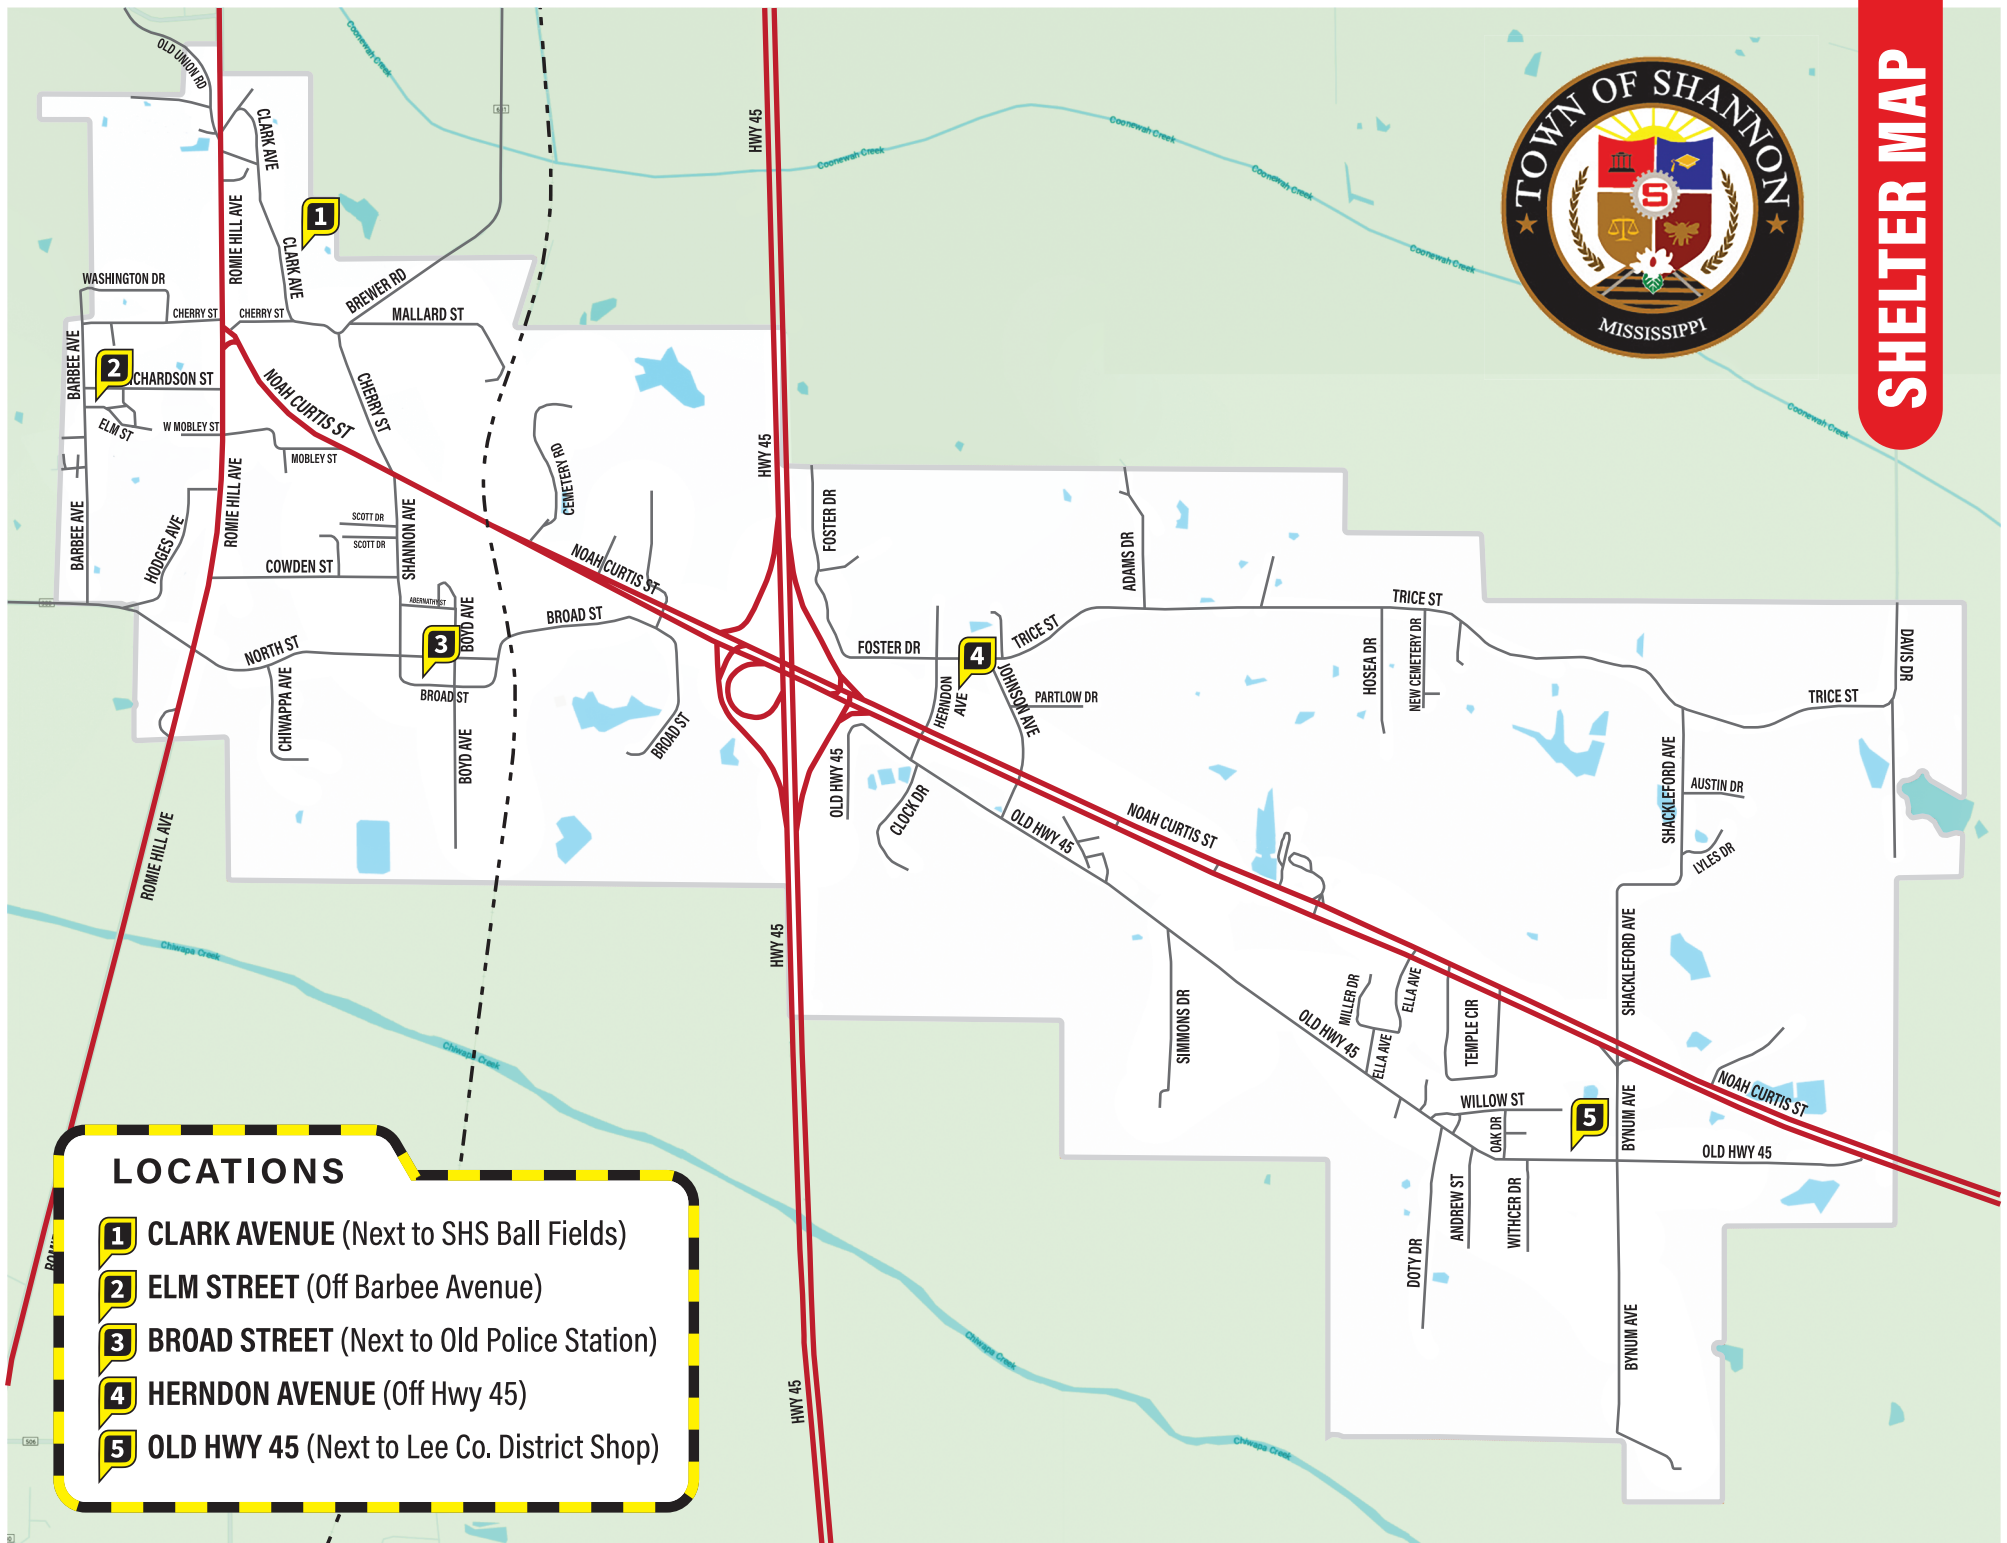

SHELTER MAP

LOCATIONS

- 1** CLARK AVENUE (Next to SHS Ball Fields)
- 2** ELM STREET (Off Barbee Avenue)
- 3** BROAD STREET (Next to Old Police Station)
- 4** HERNDON AVENUE (Off Hwy 45)
- 5** OLD HWY 45 (Next to Lee Co. District Shop)